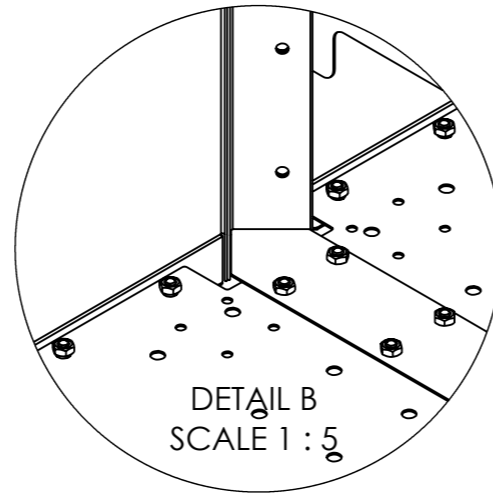

1-A

1-B

1-C

Models from height 500mm
2 connecting struts one above the other

MH-1205

2

8x

4x

Only for models bigger than 300mm

Optional:

Bottom plate

Bottom plate connector

4x